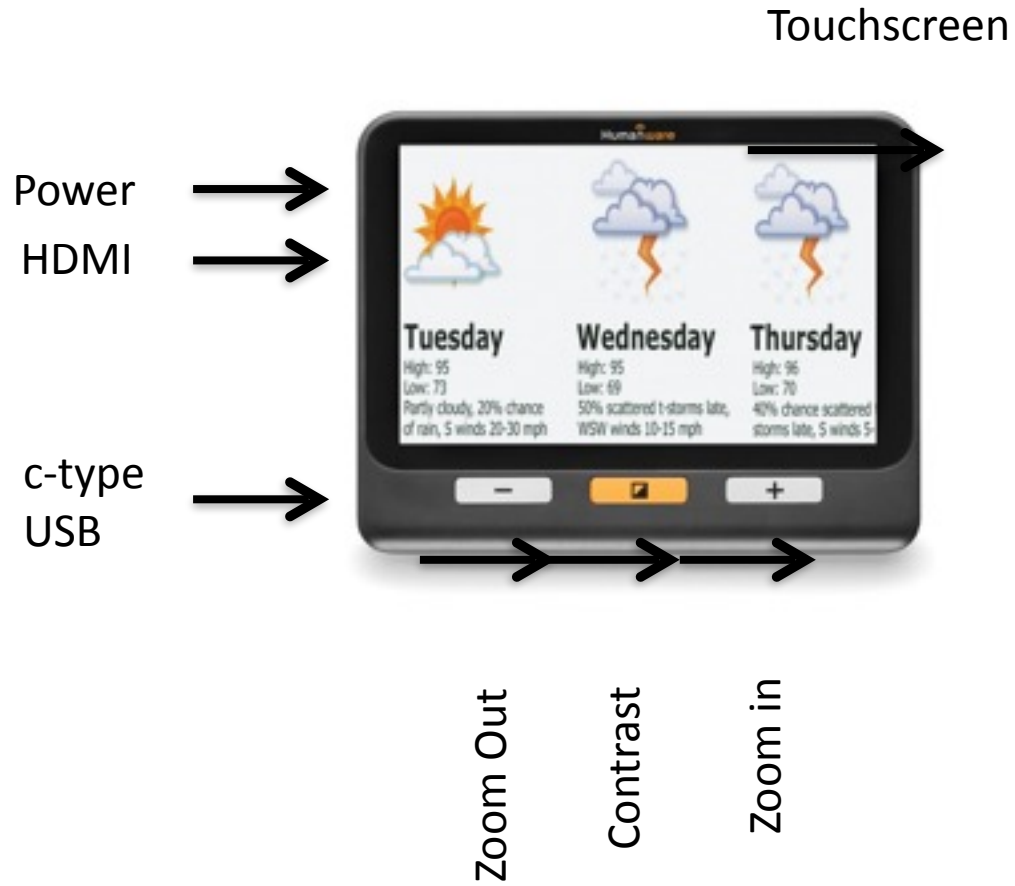

Explorē 8 Overview