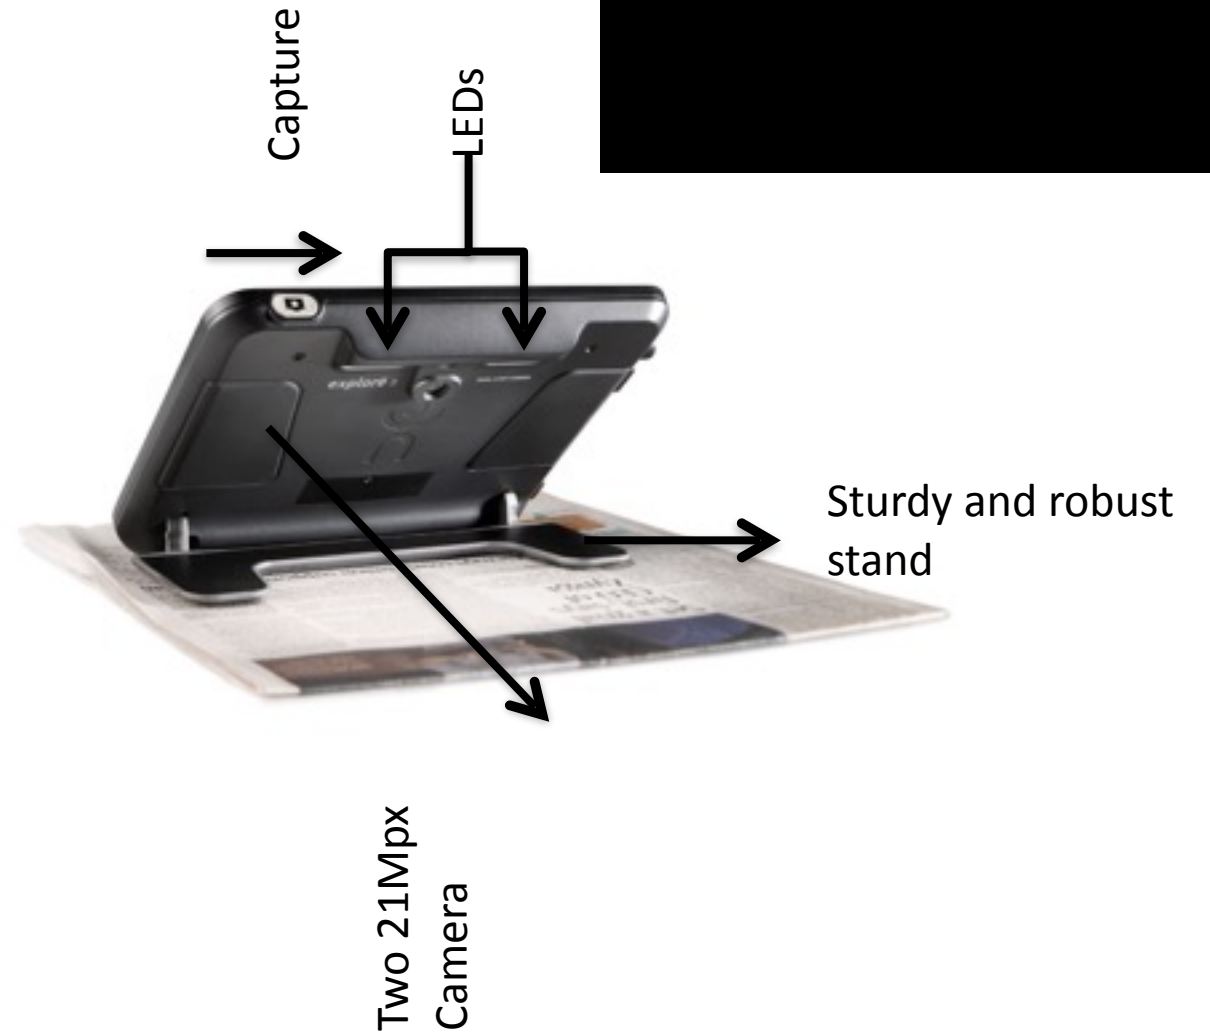

Humanware™

Explorē Product Line

Explorē 3

Explorē 5

Explorē 8

Explorē 8 Overview

Setup the Device

- Press&Hold the contrast button(Orange button)
- Setup the users preferred zoom
- Setup the enabled contrast
- Setup the text size
- Setup the language

Live Reading Mode

- Zoom in /out
- Change contrast
- Freeze picture
- Save picture

Distance Mode

- Zoom in /out
- Change contrast
- Freeze picture
- Save picture

Gallery

- View saved images
 - Using swipe gesture
 - Using arrows
- Change contrast
- Select an image
- Zoom in/Out
- Pan

Explorē 8 Key Features

- **Image Quality** → True and vivid colors with edge enhancements
- **Big Screen** (8 inches) → Bigger viewing area, a third more compared to the 7 inch.
- **Touchscreen** → Simplicity of use. Same gestures as on a tablet or smartphone.
- **Quick Startup Time** → Ready to use at all times with a click of a button.
- **Two cameras** → One 21Mpx camera for distance and one 21Mpx camera for close-up.
- **Contrast Colors** → 16 contrast colors and selection is customizable to user's preference.
- **4,5 hours Battery**

explorē 8 Key Features

- **Light weight (580g) and Small size** → Bring it with you anywhere.
- **Quick USB Charge** → USB C charging capabilities, 2 hours
- **Intuitive** → Control buttons below the screen for ease of use
- **Polarized LEDs** → Less reflection from glossy paper like magazines
- **Sturdy reading stand** → When folded (Distance) or unfolded (Close-up) triggers a camera switch automatically.
- **Accessories** → c-type USB cable, HDMI cable, protective membrane, cleaning cloth and polyurethane carrying case.